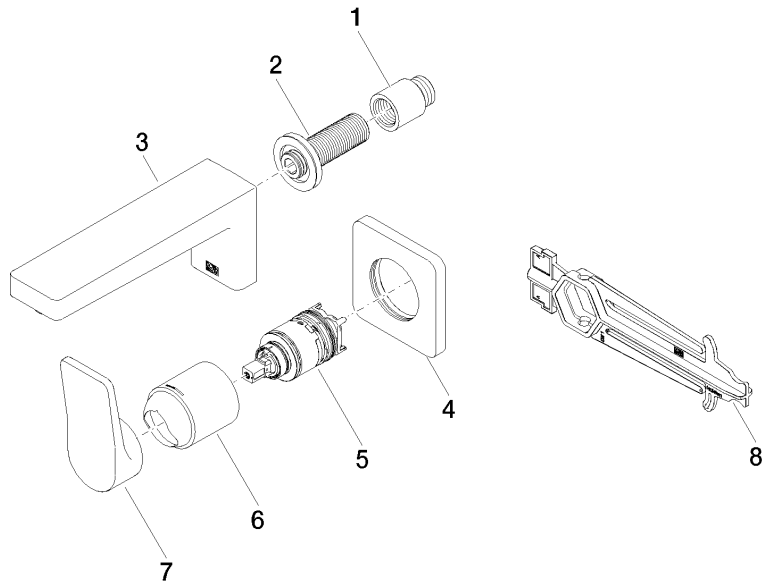

DORNBACHT YARRE Wall-mounted single-lever basin mixer without pop-up waste - Chrome

36 860 832

- 170mm projection
- fixed spout
- circular, air-enriched flow
- hole diameter spout 37 mm
- hole diameter single-lever mixer 57 mm
- rosette for mixer 78 x 78mm
- max. flow 6.8 l/min
- lead-free
- rosette for spout Ø 60mm
- rosette for mixer Ø 78mm

36 860 832
mm [inches]

Flow rate chart

Certificates

AbP_10168.

ACS_23 ACC NY
460.

DORNBRAUCHT YARRE Wall-mounted single-lever basin mixer without pop-up waste - Chrome

36 860 832

Spare parts list

No.	Item Number	Name	Quantity used	Delivery time
1	09 24 03 080 90	extension	1	2
2	90 24 03 316 00 90	nipple	1	-
Spare part can no longer be ordered, please order the replacement item				
3	90 11 06 224 00-00	spout	1	-
Spare part can no longer be ordered, please order the replacement item				
4	90 27 83 027 00-00	rosette	1	-
Spare part can no longer be ordered, please order the replacement item				
5	90 15 05 071 00 90	cartridge	1	-
Spare part can no longer be ordered, please order the replacement item				
6	90 11 02 393 00-00	cover	1	-
Spare part can no longer be ordered, please order the replacement item				
7	90 20 83 072 00-00	handle	1	-
Spare part can no longer be ordered, please order the replacement item				
8	90 30 09 064 00 90	key	1	2