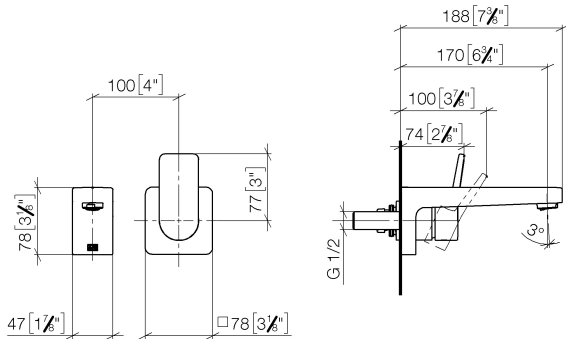

DORNBACHT YARRE Wall-mounted single-lever basin mixer without pop-up waste - Chrome

36 860 832

- 170mm projection
- fixed spout
- circular, air-enriched flow
- hole diameter spout 37 mm
- hole diameter single-lever mixer 57 mm
- rosette for mixer 78 x 78mm
- max. flow 6.8 l/min
- lead-free
- rosette for spout Ø 60mm
- rosette for mixer Ø 78mm

Chrome

36 860 832-00

Soft Black

36 860 832-69

Required miscellaneous

EDITION PRO Concealed wall-mounted single-lever mixer mixer on right -

35 870 970 90

DORNBRACHT YARRE Wall-mounted single-lever basin mixer without pop-up waste - Chrome

36 860 832
mm [inches]

Flow rate chart

Certificates

AbP_10168.

ACS_23 ACC NY
460.

DORNBRAUCHT YARRE Wall-mounted single-lever basin mixer without pop-up waste - Chrome

36 860 832

Spare parts list

No.	Item Number	Name	Quantity used	Delivery time
1	09 24 03 080 90	extension	1	2
2	90 24 03 316 00 90	nipple	1	-
Spare part can no longer be ordered, please order the replacement item				
3	90 11 06 224 00-00	spout	1	-
Spare part can no longer be ordered, please order the replacement item				
4	90 27 83 027 00-00	rosette	1	-
Spare part can no longer be ordered, please order the replacement item				
5	90 15 05 071 00 90	cartridge	1	-
Spare part can no longer be ordered, please order the replacement item				
6	90 11 02 393 00-00	cover	1	-
Spare part can no longer be ordered, please order the replacement item				
7	90 20 83 072 00-00	handle	1	-
Spare part can no longer be ordered, please order the replacement item				
8	90 30 09 064 00 90	key	1	2